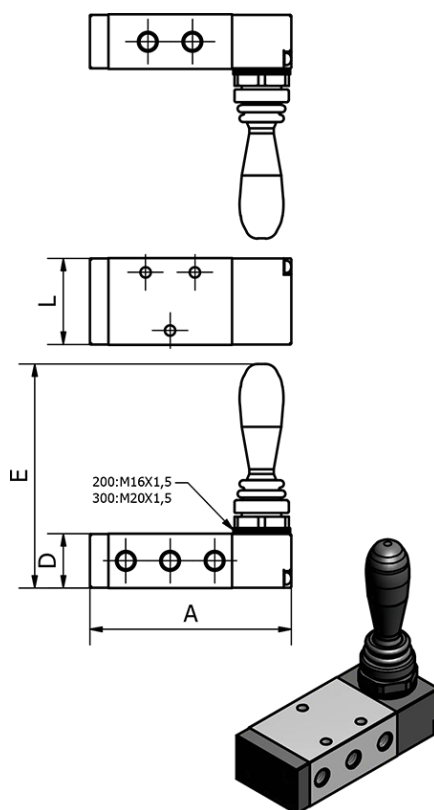

Data Sheet

Article number: 584H21006G

Description: Hand lever valve, type 4H210-06-G
port 10 - 5/2,

Measures

A	= 81.5
D	= 22
E	= 90
L	= 35
Port	= G1/8"
Port exit	= G1/8"
Port supply and blowdown	= G1/8"